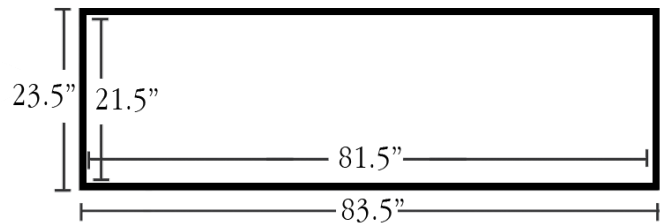

Digital Media Requirements

Digital artwork files for final approved artwork must be a press-ready PDF. It may be emailed, sent via the YouSendIt service, or delivered to AdVision Imaging on a CD.

Software Supported: Adobe Acrobat 8.

The format needs to be in a CMYK color space.

Required Resolution: 150 + dpi at full size.