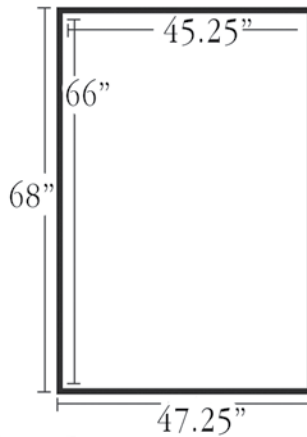

Shelter Display

Media Size

Poster Size: 47.25" x 68"

Visible Area: 45.25" x 66"

Mechanical/Layout Size

Overall Size: 5.907" x 8.5"

Live copy area: 5.657" x 8.25"

Required Resolution: 1200 dpi

Software Supported: Adobe Acrobat 8.

The format needs to be in a CMYK color space.

Required Resolution: 150 + dpi at full size.

The difference between the poster size and visible area for each format accounts for the frame that holds the advertising copy. To ensure readability, it is a good idea to keep important design elements and text away from the immediate visible edge. We check each design in our preflight process prior to printing and will advise of any concerns we may have before execution of production.

Bench

Media Size

Poster Size: 83.25" x 23.5"

Visible Area: 81.25" x 21.5"

Mechanical/Layout Size

Overall Required Size: 10.438" x 2.938"

Live copy area: 10.188" x 2.688"

Required Resolution: 1200 dpi